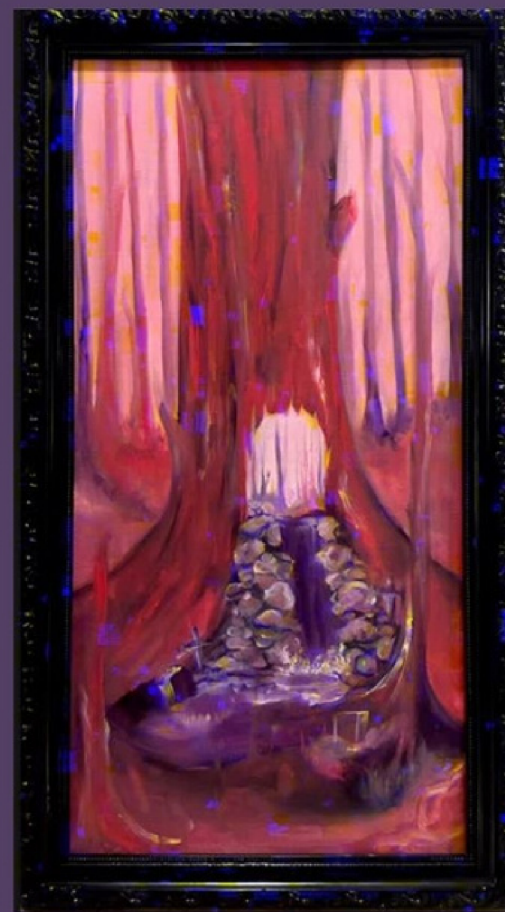

FINE ART PORTFOLIO

EUNICE
INOUE
@art_unice

Lost (2022) Oil on Canvas

Oil On Canvas

Yellow forest (2020) Oil on Canvas

Shanghai Landscape (2020) Oil on Canvas

Oil On Canvas

Untitled (2023) Oil on Canvas

Untitled (2023) Oil on Canvas

In the cage (2021-2022) Oil on Canvas

Digital

Judging (2022) Oil on Canvas

Sil On Canvas

sleep with the moon series (2021) Oil on Canvas

Digital X Oil

Get me out (2022) Oil on Canvas

Untitled (2023) Oil on Canvas

Ruby in the sky (2023) Oil on Canvas

Untitled (2023) Acrylic on canvas

Toxic Crystal Sight Series (2022)
Oil on Canvas

Resin art

Resin frames
with clay flowers

Set design

Credits